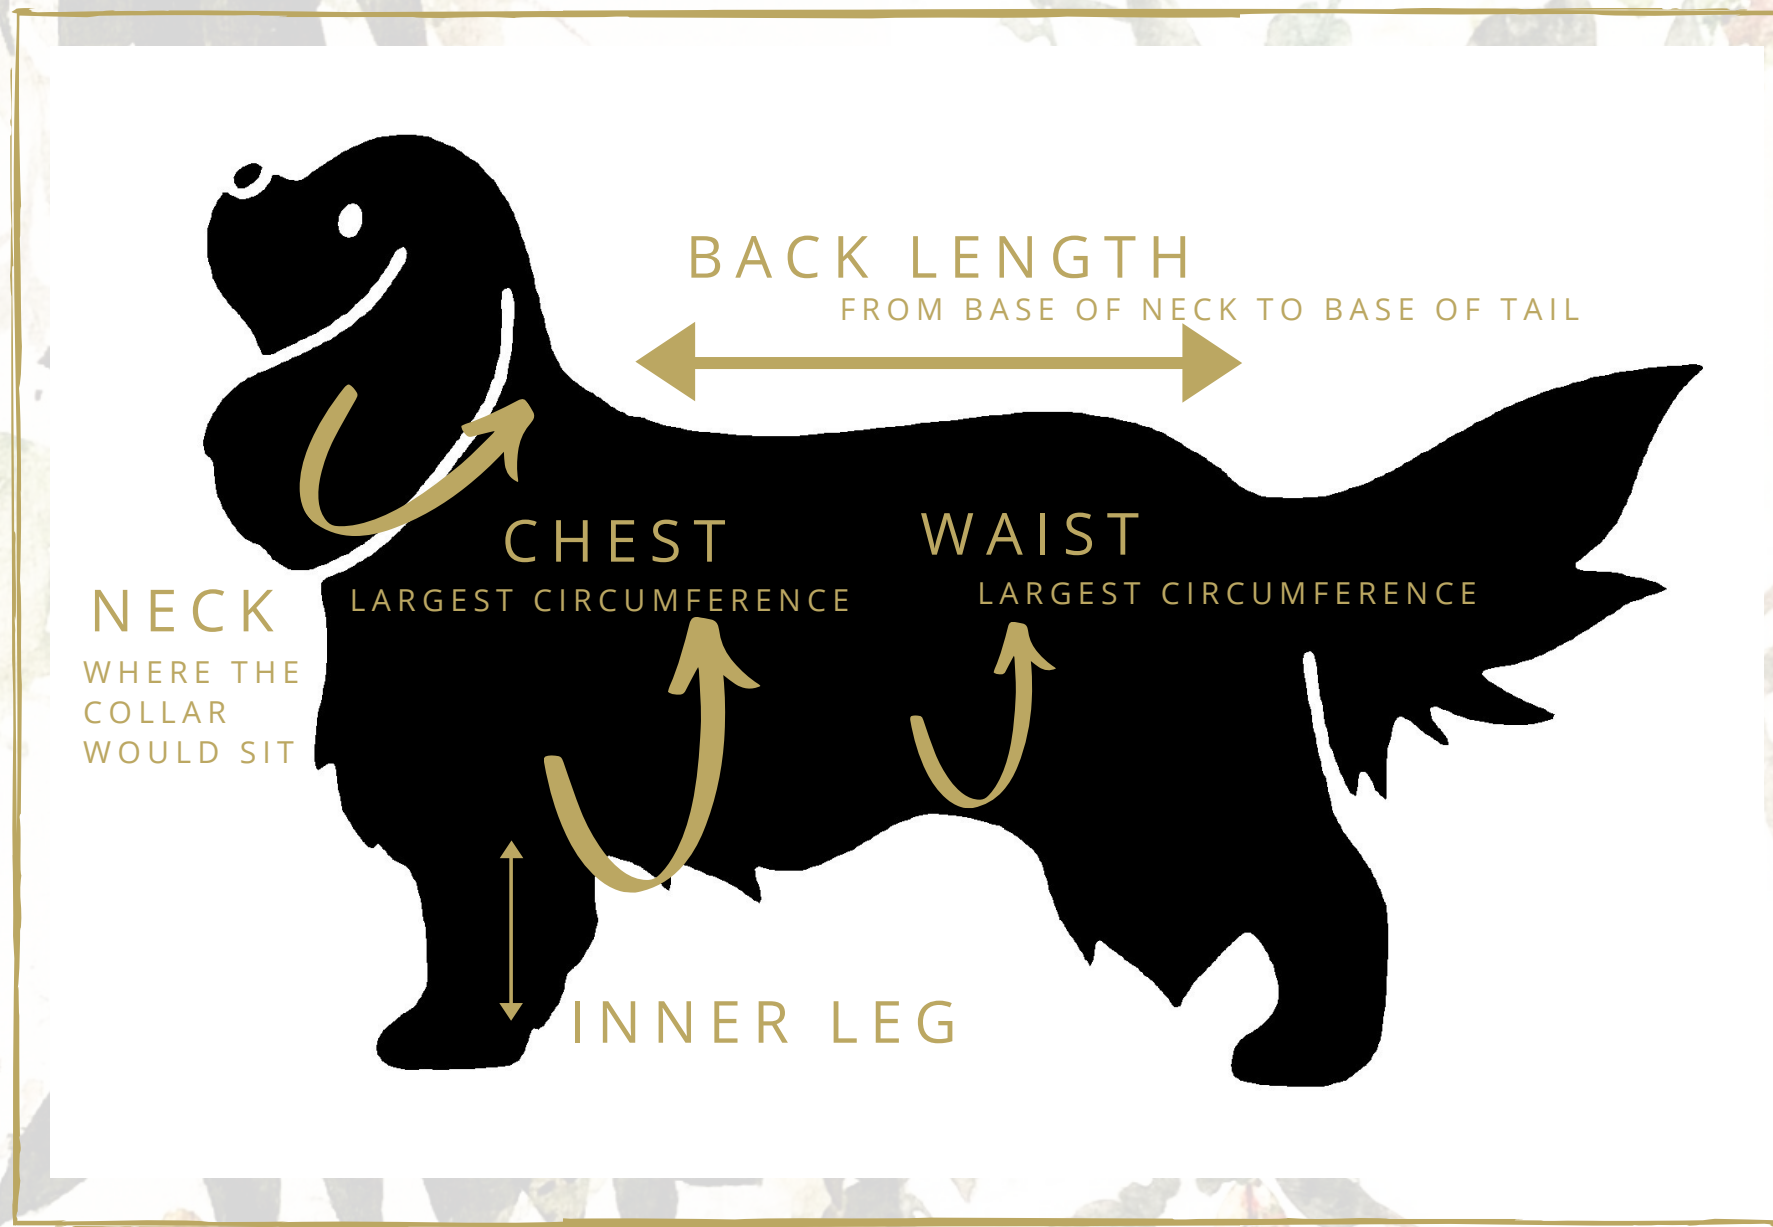

SIZING CHART

CABLE KNIT CARGIGAN

	SMALL	MEDIUM	LARGE
CARDIGAN WIDTH	54CM	62CM	77CM
CHEST	45CM-60CM	55CM-70CM	67CM-85CM
WAIST	45CM-60CM	50CM-70CM	60CM-80CM

PLEASE CONTACT US IF YOU NEED
HELP WITH THE BEST SIZING OPTION