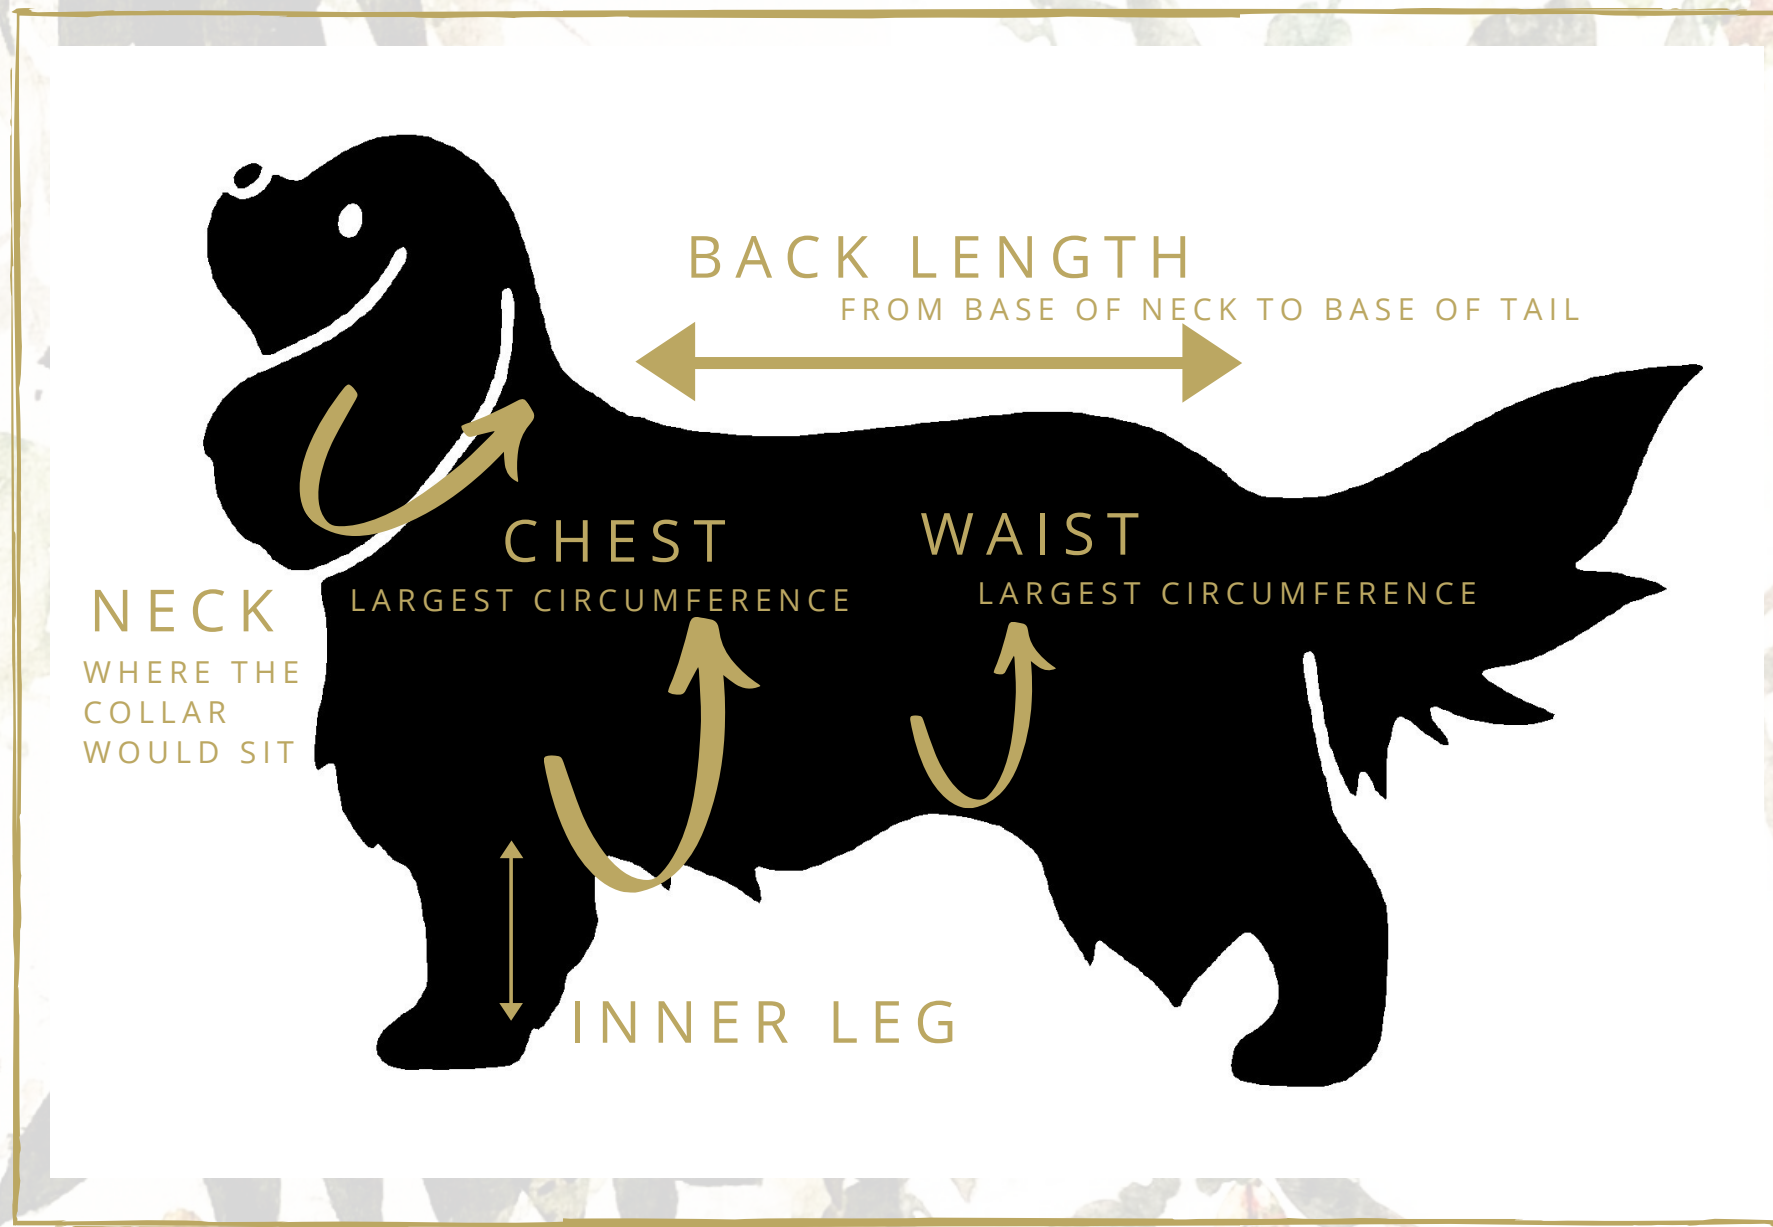

# SIZING CHART

## JUMPER

	SMALL	MEDIUM	LARGE	EX LARGE
CHEST	43CM-55CM	55CM-65CM	65CM-75CM	70CM-85CM
BACK LENGTH	35CM-50CM	40CM-60CM	50CM-70CM	65CM-80CM
SLEEVE LENGTH	13CM	18CM	23CM	28CM
JUMPER LENGTH	38CM	45CM	54CM	62CM