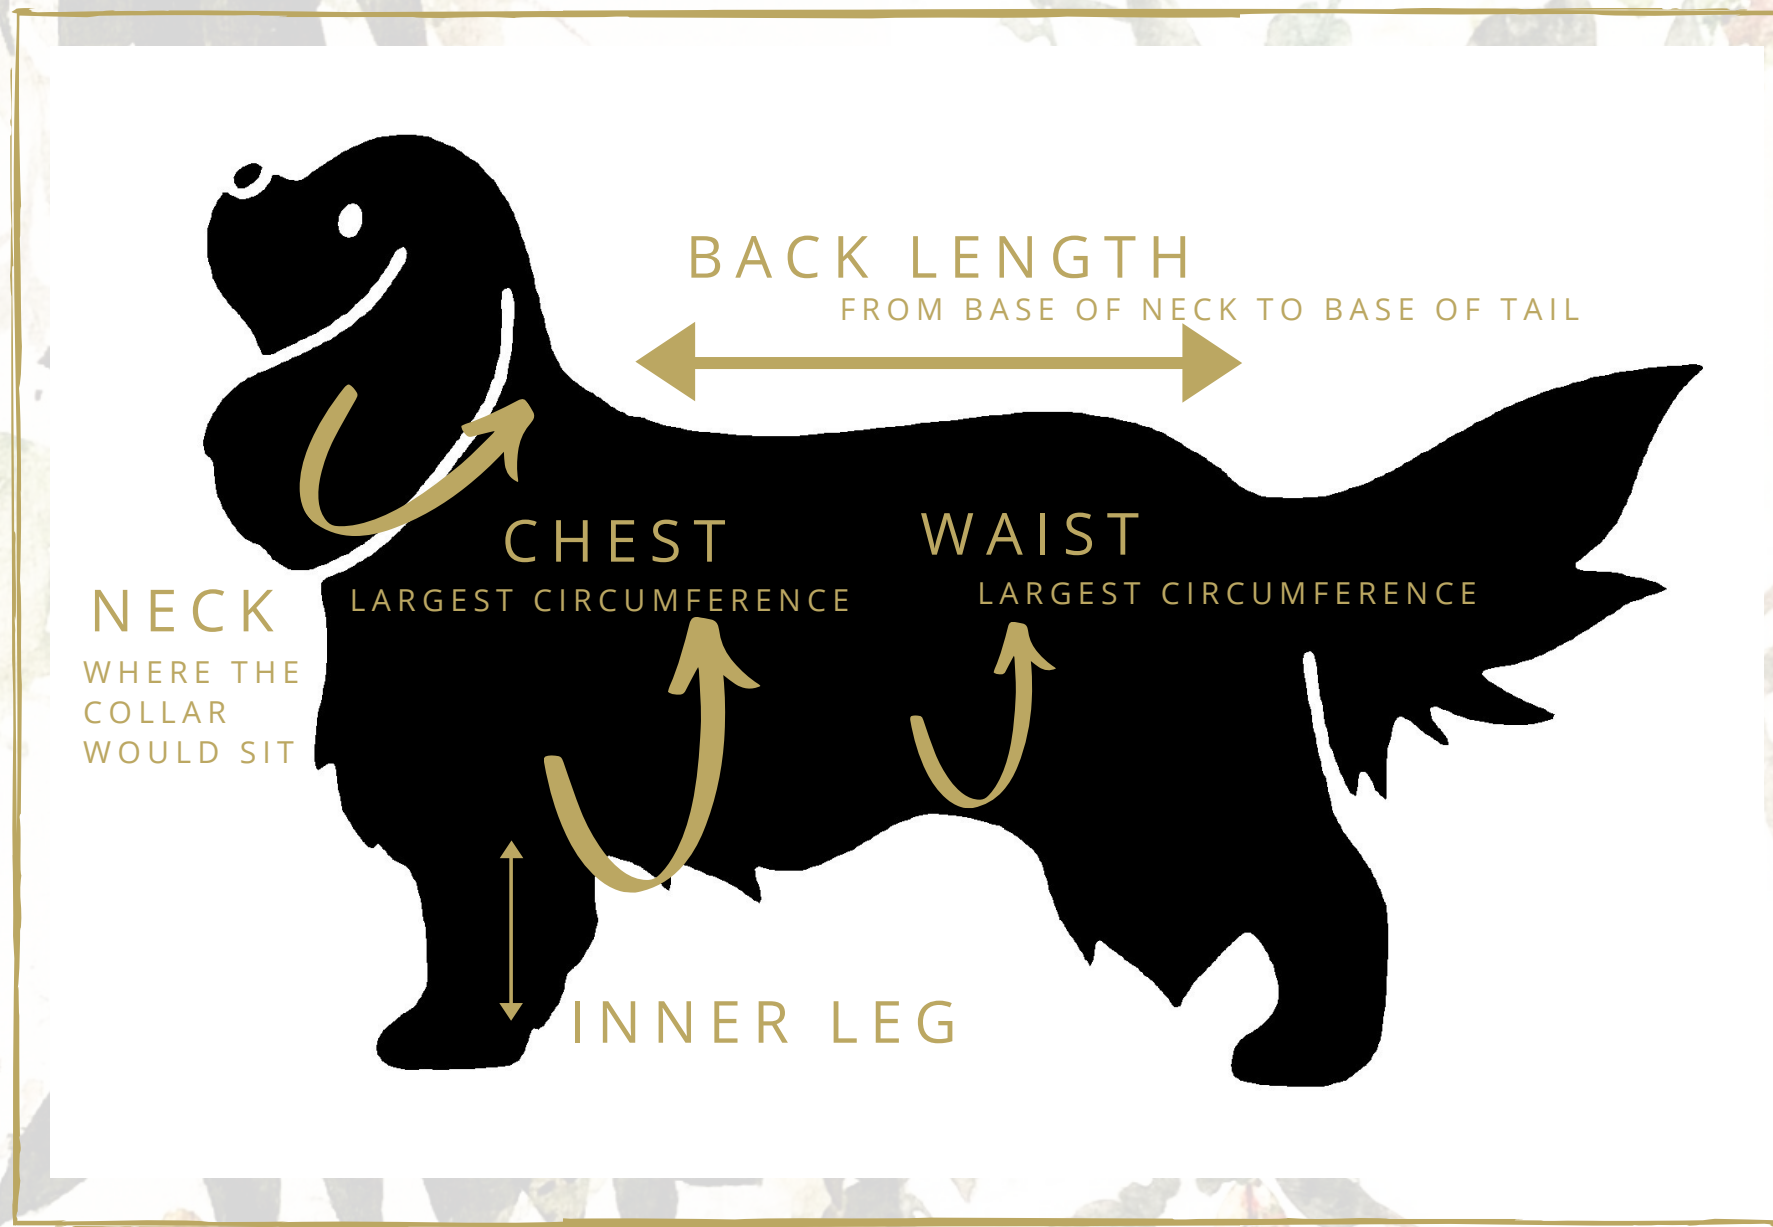

SIZING CHART

QUILTED RIDING VEST

	SMALL	MEDIUM	LARGE
NECK	26CM-40CM	35CM-48CM	42CM-55CM
CHEST	45CM-60CM	55CM-70CM	67CM-85CM
WAIST	35CM-60CM	40CM-70CM	55CM-80CM

PLEASE CONTACT US IF YOU NEED
HELP WITH THE BEST SIZING OPTION